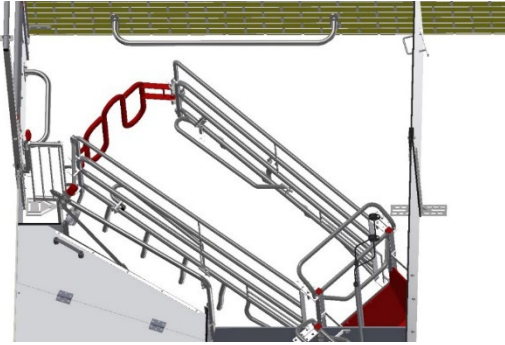

WELSAFE "MOVE" MODEL - NORMAL NEST