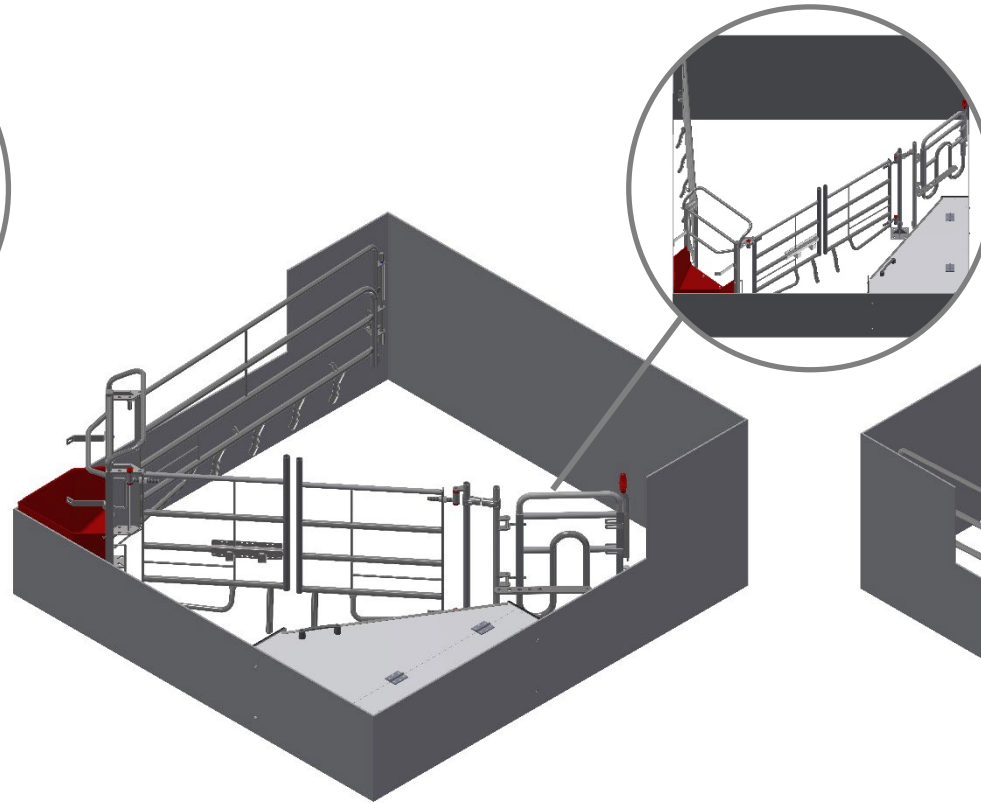

# "FarrowComfort" Model 1 - Trough against an aisle

**A**

	Total Surface, m <sup>2</sup>	Diameter, mm	Max available sow space, m <sup>2</sup>	Max available sow space
A	6,48	1600	3,7	57%
B	6,75	1600	4,0	59%
C	7,02	1600	4,1	58%

**B**

**C**

4,1 m<sup>2</sup>

# "FarrowComfort" Model 2 – Corner Trough

Closed crate for fixating the sow

Open crate – sow can walk around

Open crate – sow can walk around

# "FarrowComfort" Model 2 – Corner Trough

	Total Surface, m <sup>2</sup>	Diameter, mm	Total available sow space, m <sup>2</sup>	Total available sow space
A	6,48	1900	4,1	63%
B	6,75	1900	4,2	62%
C	7,02	1900	4,4	63%