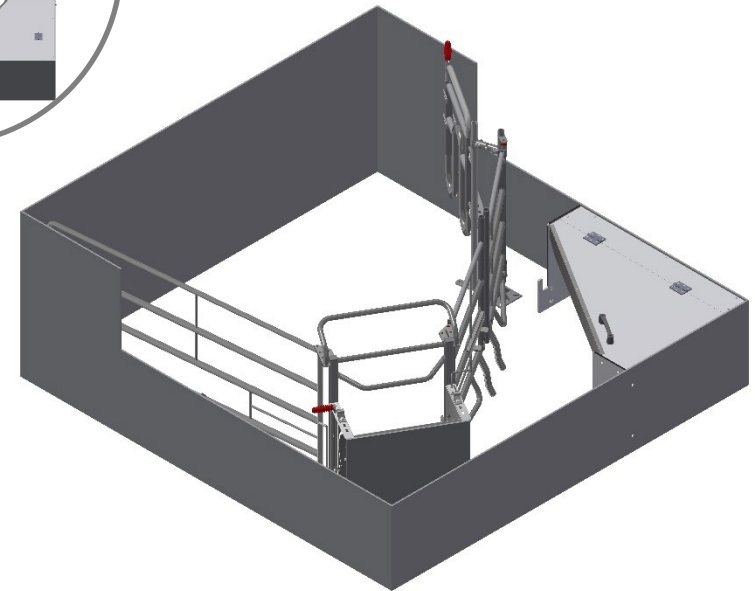

# "FarrowComfort" Model 2 – Corner Trough

Closed crate for fixating the sow

Open crate – sow can walk around

Open crate – sow can walk around

# "FarrowComfort" Model 2 – Corner Trough

	Total Surface, m <sup>2</sup>	Diameter, mm	Total available sow space, m <sup>2</sup>	Total available sow space
A	6,48	1900	4,1	63%
B	6,75	1900	4,2	62%
C	7,02	1900	4,4	63%

# "FarrowComfort" Model 3 – Corner Tilt Trough

Closed crate for fixating the sow

Open crate – sow can walk around

Open crate – sow can walk around

# "FarrowComfort" Model 3 – Corner Tilt Trough

	Total Surface, m <sup>2</sup>	Diameter, mm	Total available sow space, m <sup>2</sup>	Total available sow space
A	6,48	1900	3,9	60%
B	6,75	1900	4,0	60%
C	7,02	1900	4,1	58%