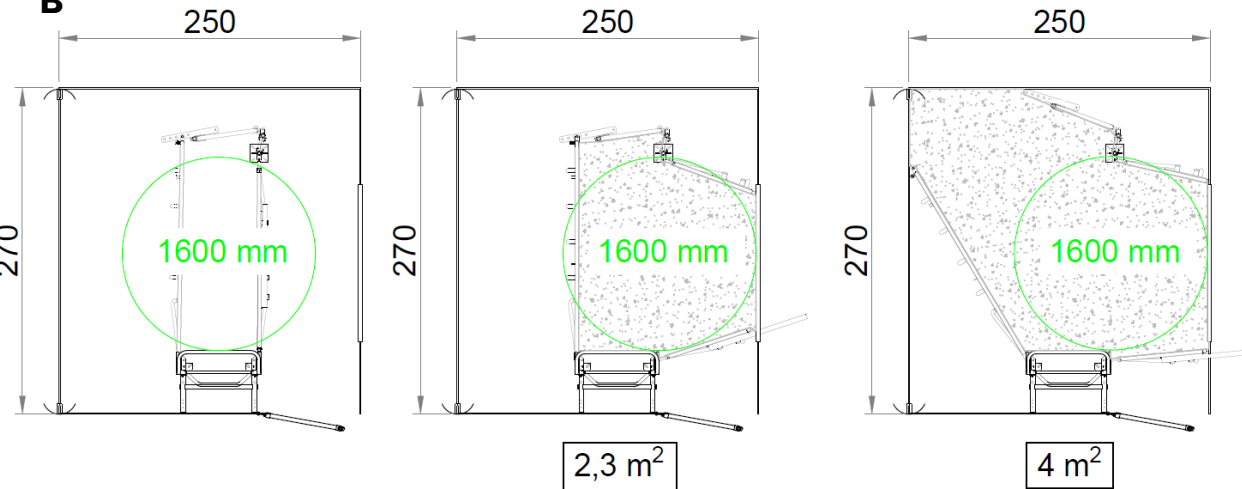

Total Surface, m²	Diameter, mm	Max available sow space, m²	Max available sow space
A	6,48	1600	3,7	57%
B	6,75	1600	4,0	59%
C	7,02	1600	4,1	58%

B