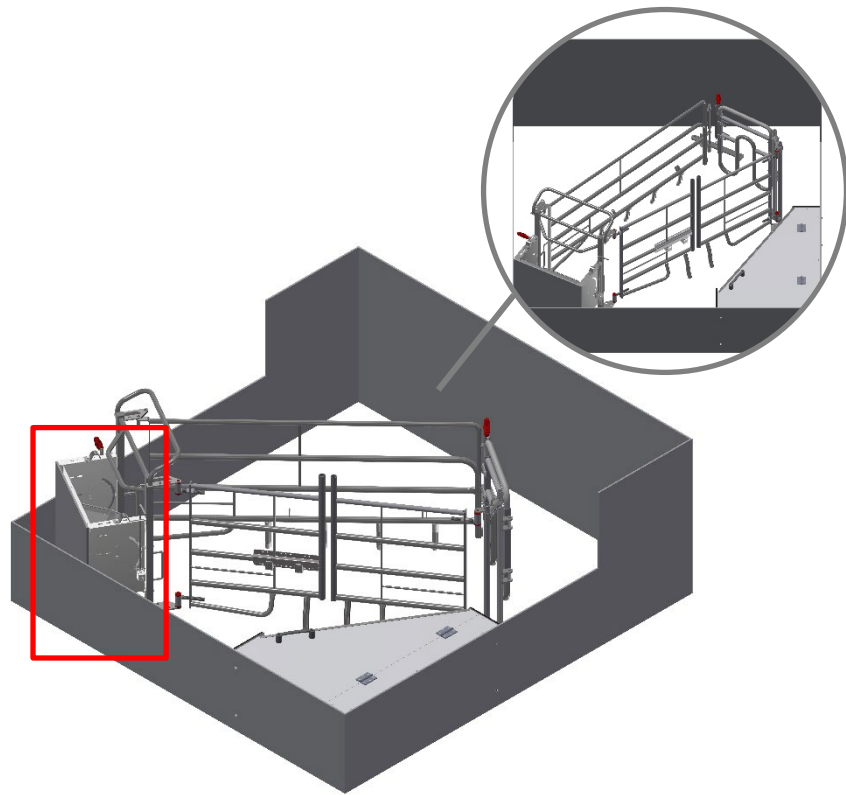

# "FarrowComfort" Model 1 – Trough against an aisle

Closed crate for fixating the sow

Open crate – sow can walk around

Open crate – sow can walk around

# "FarrowComfort" Model 2 – Corner Trough

Closed crate for fixating the sow

Open crate – sow can walk around

Open crate – sow can walk around

# "FarrowComfort" Model 2 – Corner Trough

	Total Surface, m <sup>2</sup>	Diameter, mm	Total available sow space, m <sup>2</sup>	Total available sow space
A	6,48	1900	4,1	63%
B	6,75	1900	4,2	62%
C	7,02	1900	4,4	63%

# "FarrowComfort" Model 3 – Corner Tilt Trough

Closed crate for fixating the sow

Open crate – sow can walk around

Open crate – sow can walk around