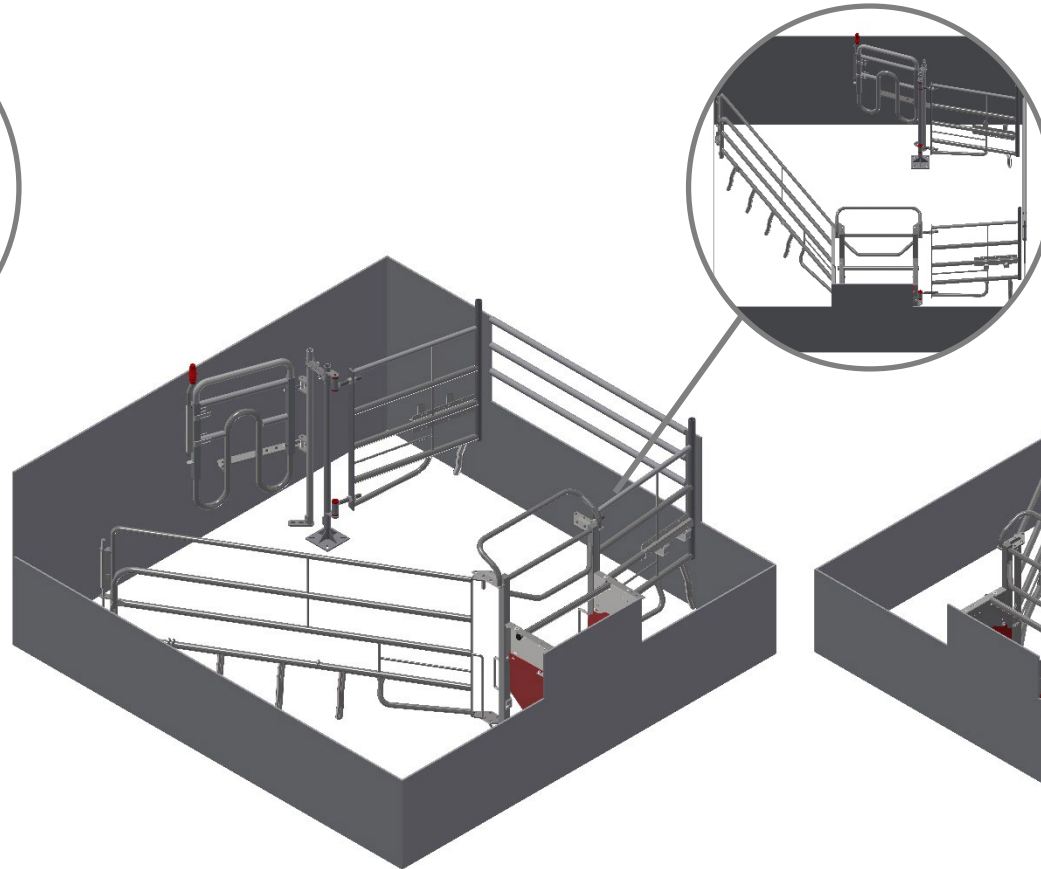

# "FarrowComfort" Model 1 – Trough against an aisle

Closed crate for fixating the sow

Open crate – sow can walk around

Open crate – sow can walk around

# "FarrowComfort" Model 1 - Trough against an aisle

**A**

	Total Surface, m <sup>2</sup>	Diameter, mm	Max available sow space, m <sup>2</sup>	Max available sow space
A	6,48	1600	3,7	57%
B	6,75	1600	4,0	59%
C	7,02	1600	4,1	58%

# "FarrowComfort" Model 2 – Corner Trough

Closed crate for fixating the sow

Open crate – sow can walk around

Open crate – sow can walk around

# "FarrowComfort" Model 3 – Corner Tilt Trough

Closed crate for fixating the sow

Open crate – sow can walk around

Open crate – sow can walk around