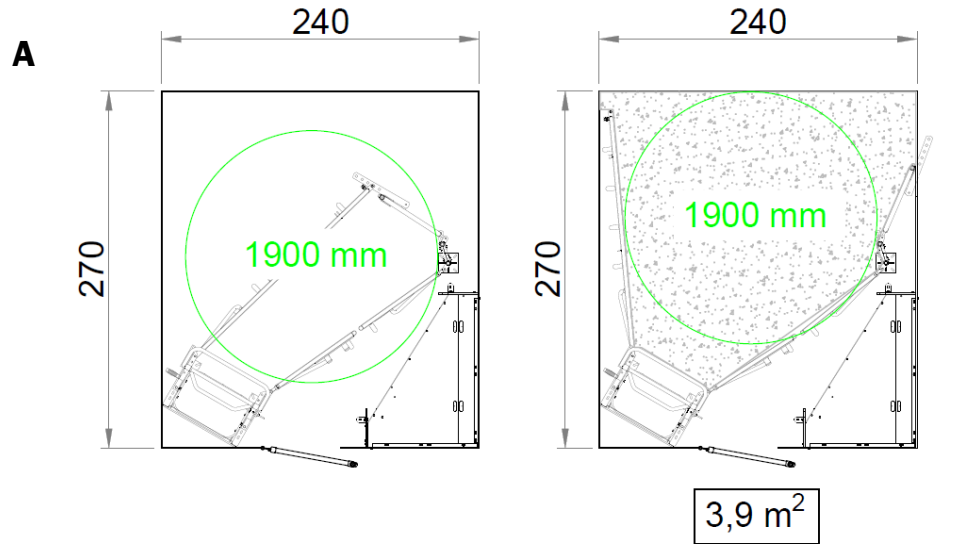

# "FarrowComfort" Model 1 - Trough against an aisle

**A**

	Total Surface, m <sup>2</sup>	Diameter, mm	Max available sow space, m <sup>2</sup>	Max available sow space
A	6,48	1600	3,7	57%
B	6,75	1600	4,0	59%
C	7,02	1600	4,1	58%

# "FarrowComfort" Model 2 – Corner Trough

	Total Surface, m <sup>2</sup>	Diameter, mm	Total available sow space, m <sup>2</sup>	Total available sow space
A	6,48	1900	4,1	63%
B	6,75	1900	4,2	62%
C	7,02	1900	4,4	63%

# "FarrowComfort" Model 3 – Corner Tilt Trough

Closed crate for fixating the sow

Open crate – sow can walk around

Open crate – sow can walk around

# "FarrowComfort" Model 3 – Corner Tilt Trough

	Total Surface, m <sup>2</sup>	Diameter, mm	Total available sow space, m <sup>2</sup>	Total available sow space
A	6,48	1900	3,9	60%
B	6,75	1900	4,0	60%
C	7,02	1900	4,1	58%