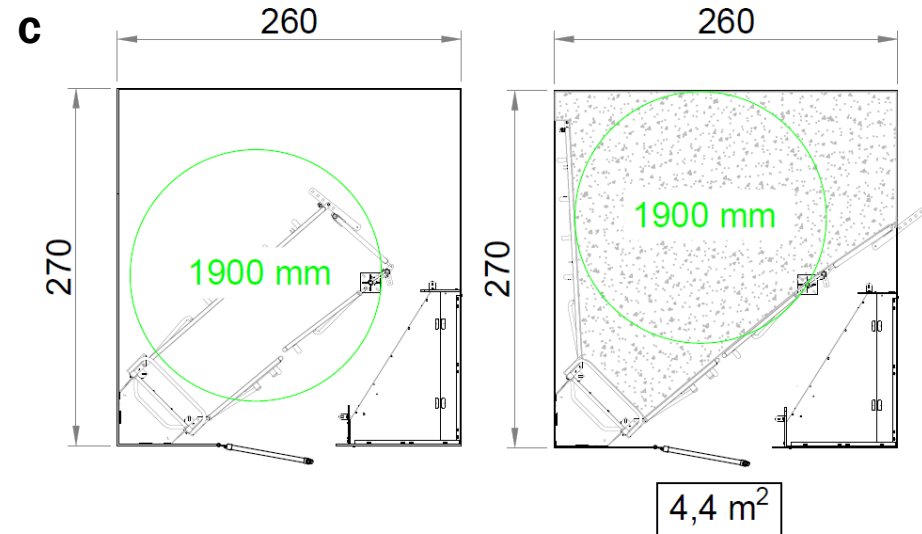

# "FarrowComfort" Model 1 - Trough against an aisle

**A**

	Total Surface, m <sup>2</sup>	Diameter, mm	Max available sow space, m <sup>2</sup>	Max available sow space
A	6,48	1600	3,7	57%
B	6,75	1600	4,0	59%
C	7,02	1600	4,1	58%

**B**

**C**

4,1 m<sup>2</sup>

# "FarrowComfort" Model 2 – Corner Trough

	Total Surface, m <sup>2</sup>	Diameter, mm	Total available sow space, m <sup>2</sup>	Total available sow space
A	6,48	1900	4,1	63%
B	6,75	1900	4,2	62%
C	7,02	1900	4,4	63%

# "FarrowComfort" Model 3 – Corner Tilt Trough

	Total Surface, m <sup>2</sup>	Diameter, mm	Total available sow space, m <sup>2</sup>	Total available sow space
A	6,48	1900	3,9	60%
B	6,75	1900	4,0	60%
C	7,02	1900	4,1	58%