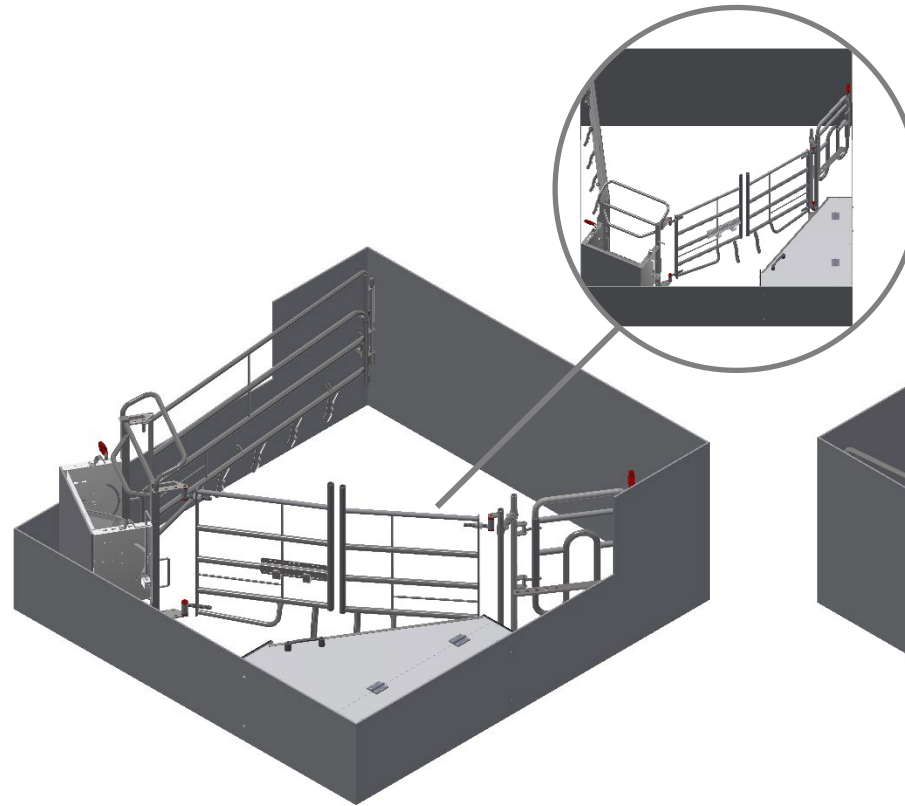

# "FarrowComfort" Model 2 – Corner Trough

Closed crate for fixating the sow

Open crate – sow can walk around

Open crate – sow can walk around

# "FarrowComfort" Model 2 – Corner Trough

	Total Surface, m <sup>2</sup>	Diameter, mm	Total available sow space, m <sup>2</sup>	Total available sow space
A	6,48	1900	4,1	63%
B	6,75	1900	4,2	62%
C	7,02	1900	4,4	63%

# "FarrowComfort" Model 3 – Corner Tilt Trough

Closed crate for fixating the sow

Open crate – sow can walk around

Open crate – sow can walk around

# "FarrowComfort" Model 3 – Corner Tilt Trough

	Total Surface, m <sup>2</sup>	Diameter, mm	Total available sow space, m <sup>2</sup>	Total available sow space
A	6,48	1900	3,9	60%
B	6,75	1900	4,0	60%
C	7,02	1900	4,1	58%