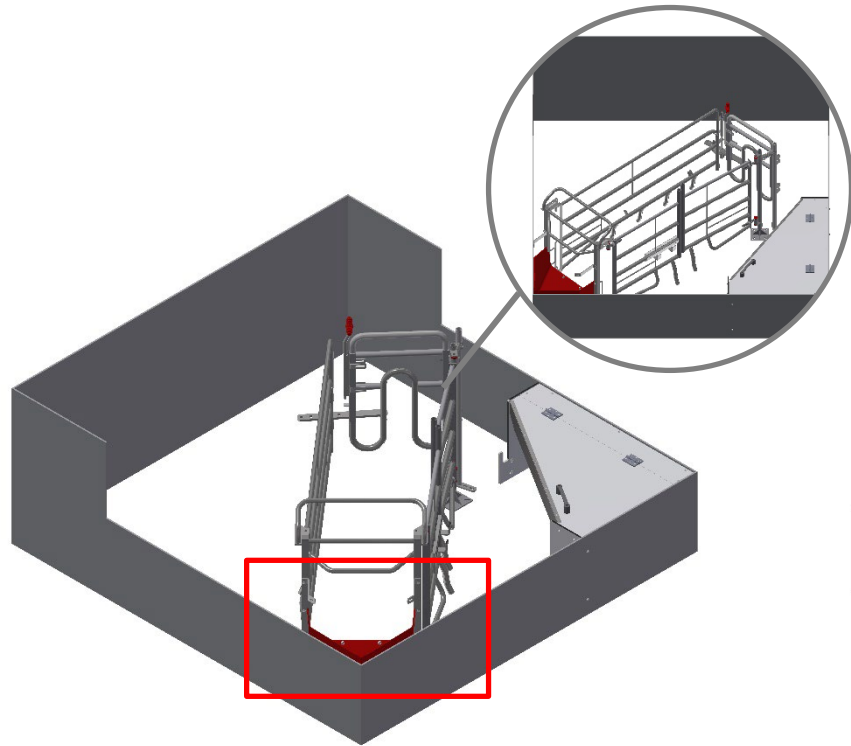

# "FarrowComfort" Model 1 - Trough against an aisle

**A**

	Total Surface, m <sup>2</sup>	Diameter, mm	Max available sow space, m <sup>2</sup>	Max available sow space
A	6,48	1600	3,7	57%
B	6,75	1600	4,0	59%
C	7,02	1600	4,1	58%

# "FarrowComfort" Model 2 – Corner Trough

Closed crate for fixating the sow

Open crate – sow can walk around

Open crate – sow can walk around

# "FarrowComfort" Model 2 – Corner Trough

	Total Surface, m <sup>2</sup>	Diameter, mm	Total available sow space, m <sup>2</sup>	Total available sow space
A	6,48	1900	4,1	63%
B	6,75	1900	4,2	62%
C	7,02	1900	4,4	63%

# "FarrowComfort" Model 3 – Corner Tilt Trough

Closed crate for fixating the sow

Open crate – sow can walk around

Open crate – sow can walk around