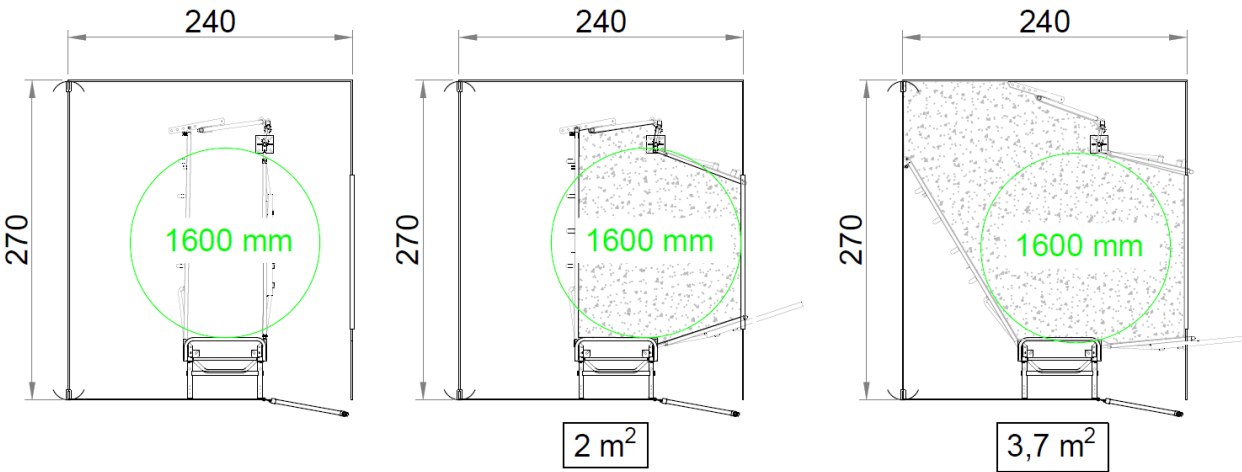

# "FarrowComfort" Model 1 – Trough against an aisle

Closed crate for fixating the sow

Open crate – sow can walk around

Open crate – sow can walk around

# "FarrowComfort" Model 1 - Trough against an aisle

**A**

	Total Surface, m <sup>2</sup>	Diameter, mm	Max available sow space, m <sup>2</sup>	Max available sow space
A	6,48	1600	3,7	57%
B	6,75	1600	4,0	59%
C	7,02	1600	4,1	58%

# "FarrowComfort" Model 2 – Corner Trough

	Total Surface, m <sup>2</sup>	Diameter, mm	Total available sow space, m <sup>2</sup>	Total available sow space
A	6,48	1900	4,1	63%
B	6,75	1900	4,2	62%
C	7,02	1900	4,4	63%