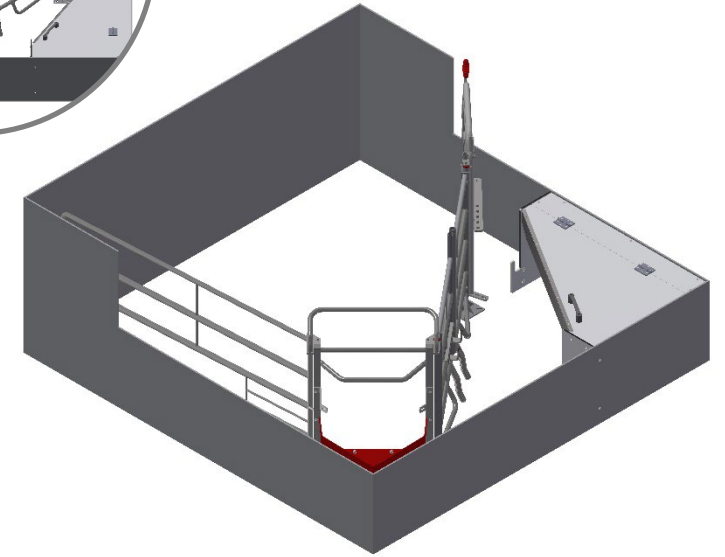

# "FarrowComfort" Model 1 - Trough against an aisle

**A**

	Total Surface, m <sup>2</sup>	Diameter, mm	Max available sow space, m <sup>2</sup>	Max available sow space
A	6,48	1600	3,7	57%
B	6,75	1600	4,0	59%
C	7,02	1600	4,1	58%

**B**

**C**

4,1 m<sup>2</sup>

# "FarrowComfort" Model 2 – Corner Trough

Closed crate for fixating the sow

Open crate – sow can walk around

Open crate – sow can walk around

# "FarrowComfort" Model 2 – Corner Trough

	Total Surface, m <sup>2</sup>	Diameter, mm	Total available sow space, m <sup>2</sup>	Total available sow space
A	6,48	1900	4,1	63%
B	6,75	1900	4,2	62%
C	7,02	1900	4,4	63%