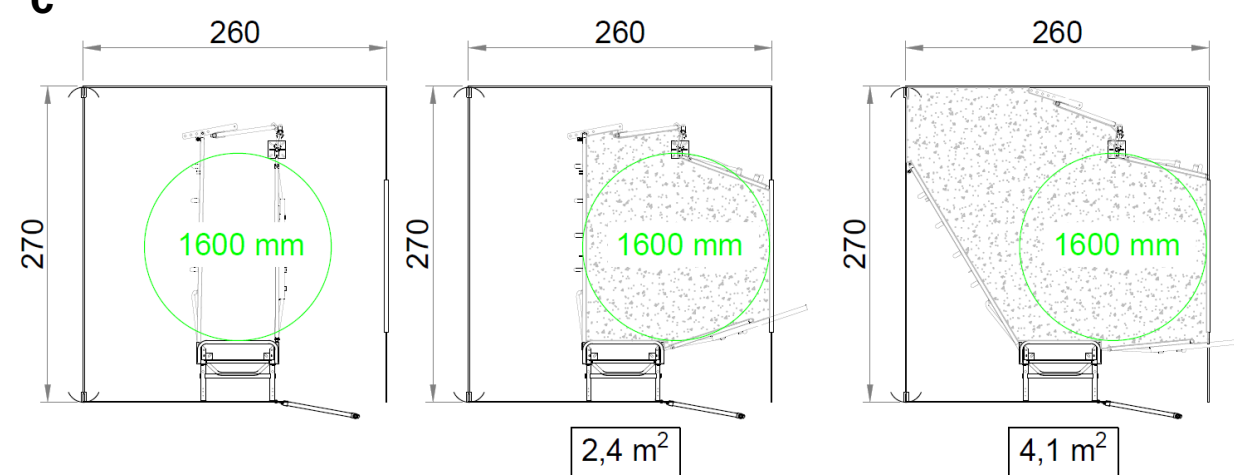

# "FarrowComfort" Model 1 - Trough against an aisle

**A**

	Total Surface, m <sup>2</sup>	Diameter, mm	Max available sow space, m <sup>2</sup>	Max available sow space
A	6,48	1600	3,7	57%
B	6,75	1600	4,0	59%
C	7,02	1600	4,1	58%

**B**

**C**

4,1 m<sup>2</sup>

# "FarrowComfort" Model 2 – Corner Trough

	Total Surface, m <sup>2</sup>	Diameter, mm	Total available sow space, m <sup>2</sup>	Total available sow space
A	6,48	1900	4,1	63%
B	6,75	1900	4,2	62%
C	7,02	1900	4,4	63%