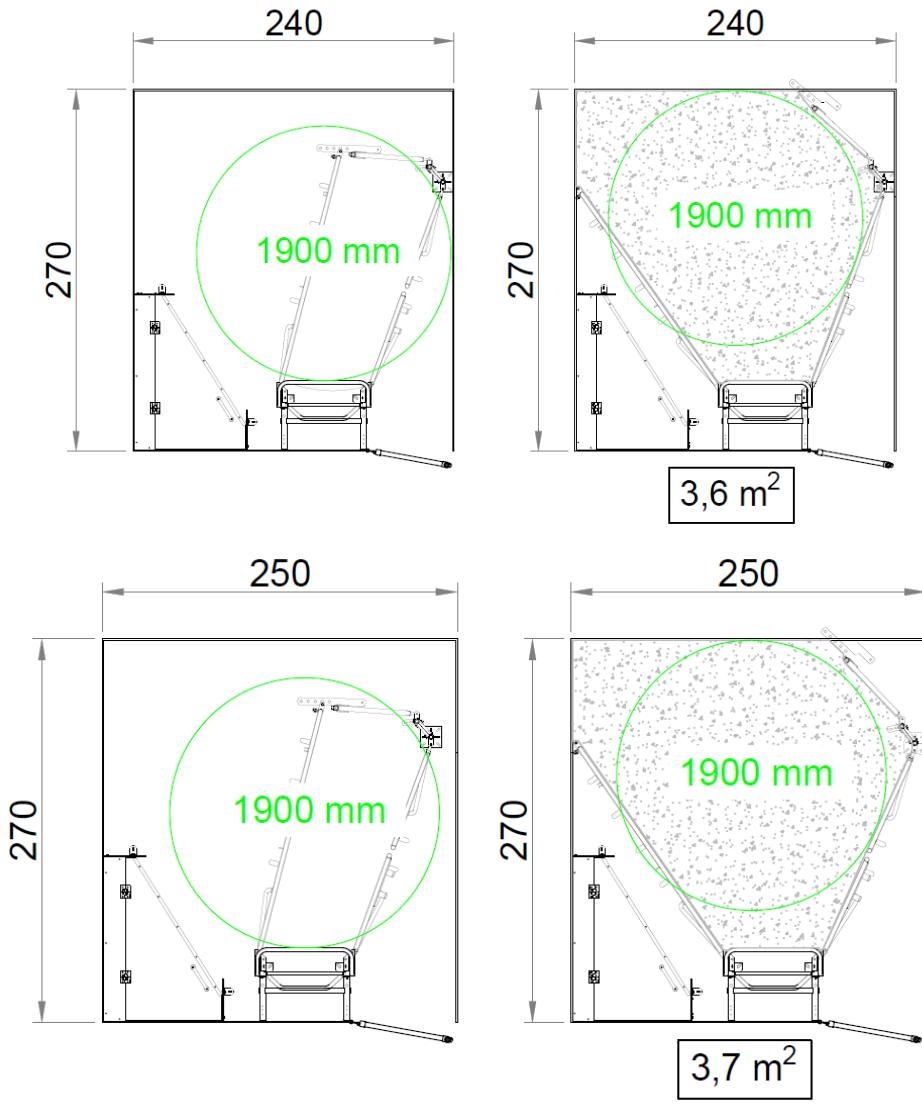

# "FarrowComfort" Model 2 – Corner Trough

	Total Surface, m <sup>2</sup>	Diameter, mm	Total available sow space, m <sup>2</sup>	Total available sow space
A	6,48	1900	4,1	63%
B	6,75	1900	4,2	62%
C	7,02	1900	4,4	63%

# "FarrowComfort" Model 3 – Corner Tilt Trough

	Total Surface, m <sup>2</sup>	Diameter, mm	Total available sow space, m <sup>2</sup>	Total available sow space
A	6,48	1900	3,9	60%
B	6,75	1900	4,0	60%
C	7,02	1900	4,1	58%

# "FarrowComfort" Model 4 – Trough against the piglet nest

Closed crate for fixating the sow

Open crate – sow can walk around

Open crate – sow can walk around

# "FarrowComfort" Model 4 – Trough against the piglet nest

	Total Surface, m2	Diameter, mm	Total available sow space, m2	Total available sow space
A	6,48	1900	3,6	55%
B	6,75	1900	3,7	55%
C	7,02	1900	3,9	56%