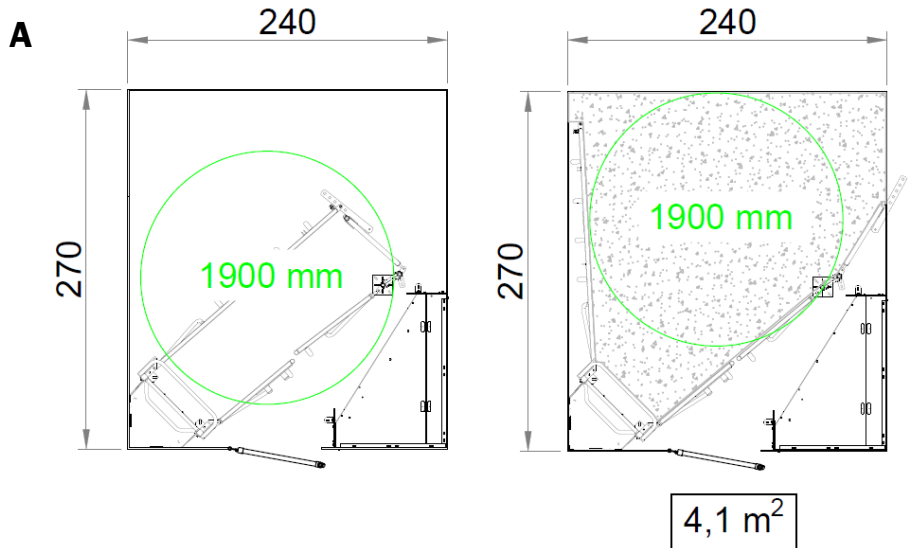

# "FarrowComfort" Model 1 - Trough against an aisle

**A**

	Total Surface, m <sup>2</sup>	Diameter, mm	Max available sow space, m <sup>2</sup>	Max available sow space
A	6,48	1600	3,7	57%
B	6,75	1600	4,0	59%
C	7,02	1600	4,1	58%

**B**

**C**

4,1 m<sup>2</sup>

# "FarrowComfort" Model 2 – Corner Trough

	Total Surface, m <sup>2</sup>	Diameter, mm	Total available sow space, m <sup>2</sup>	Total available sow space
A	6,48	1900	4,1	63%
B	6,75	1900	4,2	62%
C	7,02	1900	4,4	63%

# "FarrowComfort" Model 3 – Corner Tilt Trough

	Total Surface, m <sup>2</sup>	Diameter, mm	Total available sow space, m <sup>2</sup>	Total available sow space
A	6,48	1900	3,9	60%
B	6,75	1900	4,0	60%
C	7,02	1900	4,1	58%