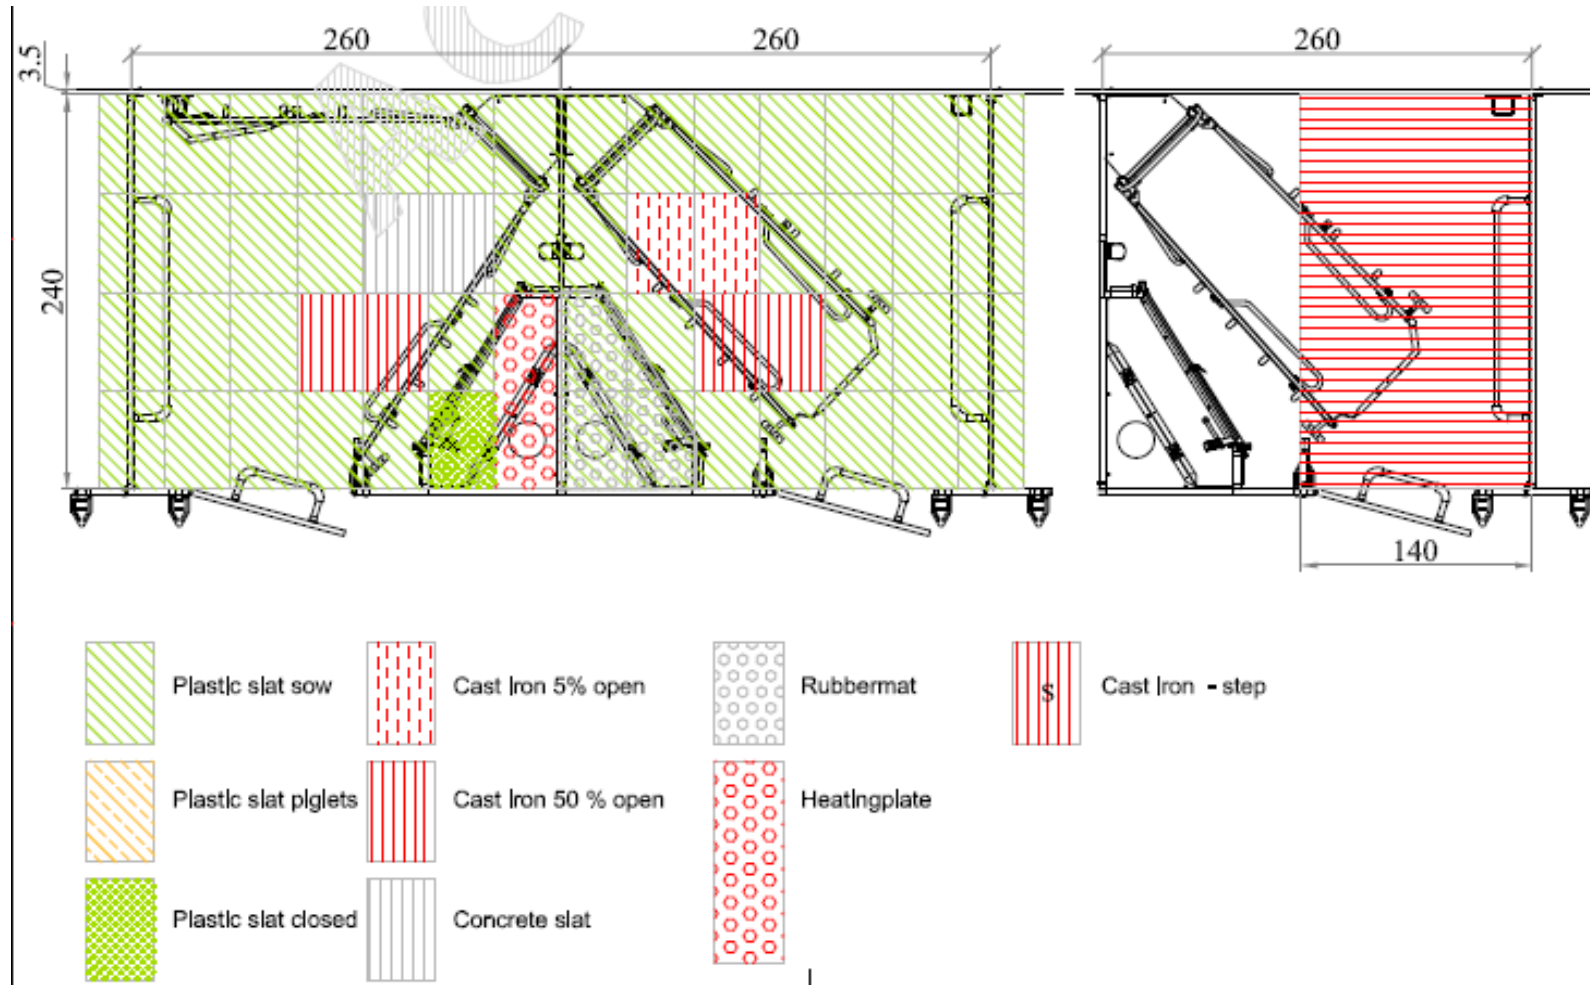

FLOOR SYSTEM