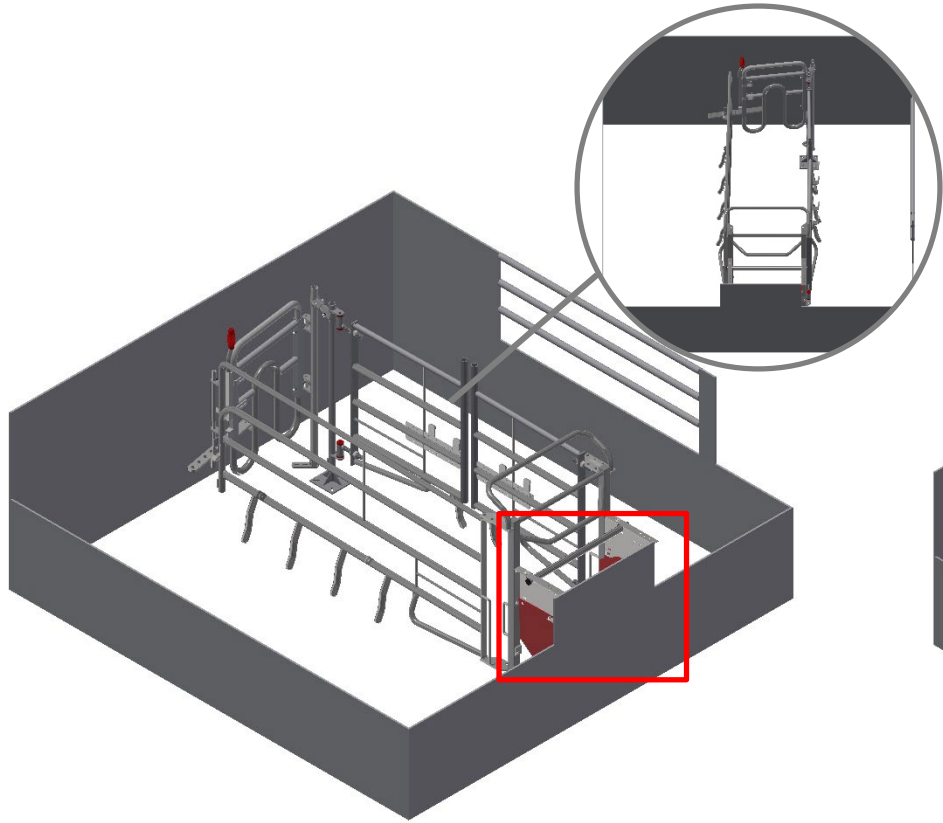

# "FarrowComfort" Model 1 – Trough against an aisle

Closed crate for fixating the sow

Open crate – sow can walk around

Open crate – sow can walk around

# "FarrowComfort" Model 1 - Trough against an aisle

**A**

	Total Surface, m <sup>2</sup>	Diameter, mm	Max available sow space, m <sup>2</sup>	Max available sow space
A	6,48	1600	3,7	57%
B	6,75	1600	4,0	59%
C	7,02	1600	4,1	58%