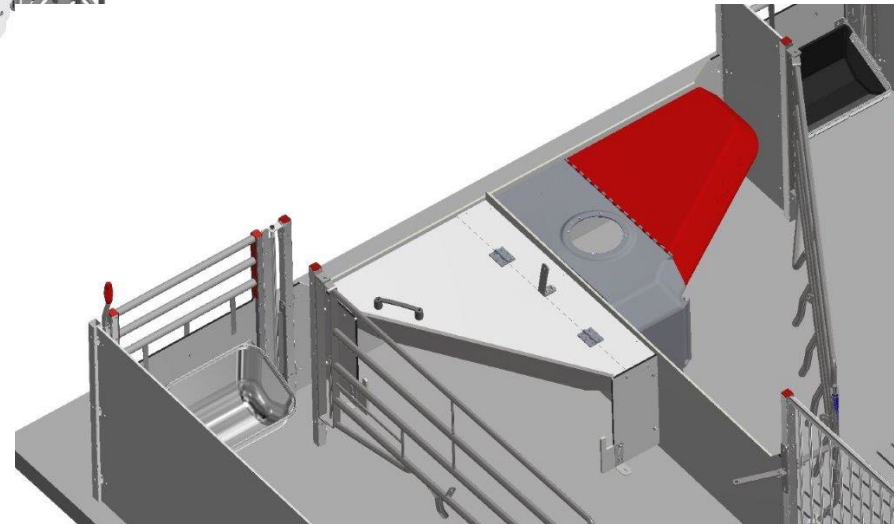

PIGLET NEST