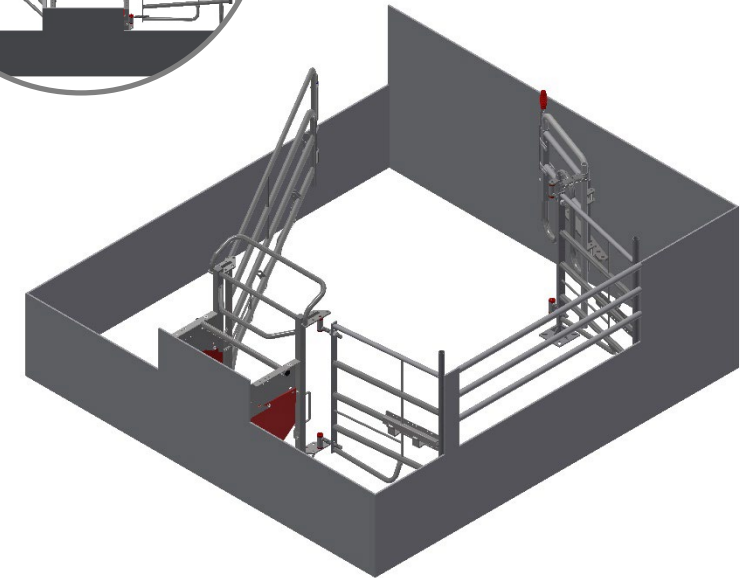

# "FarrowComfort" Model 1 – Trough against an aisle

Closed crate for fixating the sow

Open crate – sow can walk around

Open crate – sow can walk around

# "FarrowComfort" Model 1 - Trough against an aisle

**A**

	Total Surface, m <sup>2</sup>	Diameter, mm	Max available sow space, m <sup>2</sup>	Max available sow space
A	6,48	1600	3,7	57%
B	6,75	1600	4,0	59%
C	7,02	1600	4,1	58%

# "FarrowComfort" Model 2 – Corner Trough

Closed crate for fixating the sow

Open crate – sow can walk around

Open crate – sow can walk around

# "FarrowComfort" Model 3 – Corner Tilt Trough

Closed crate for fixating the sow

Open crate – sow can walk around

Open crate – sow can walk around