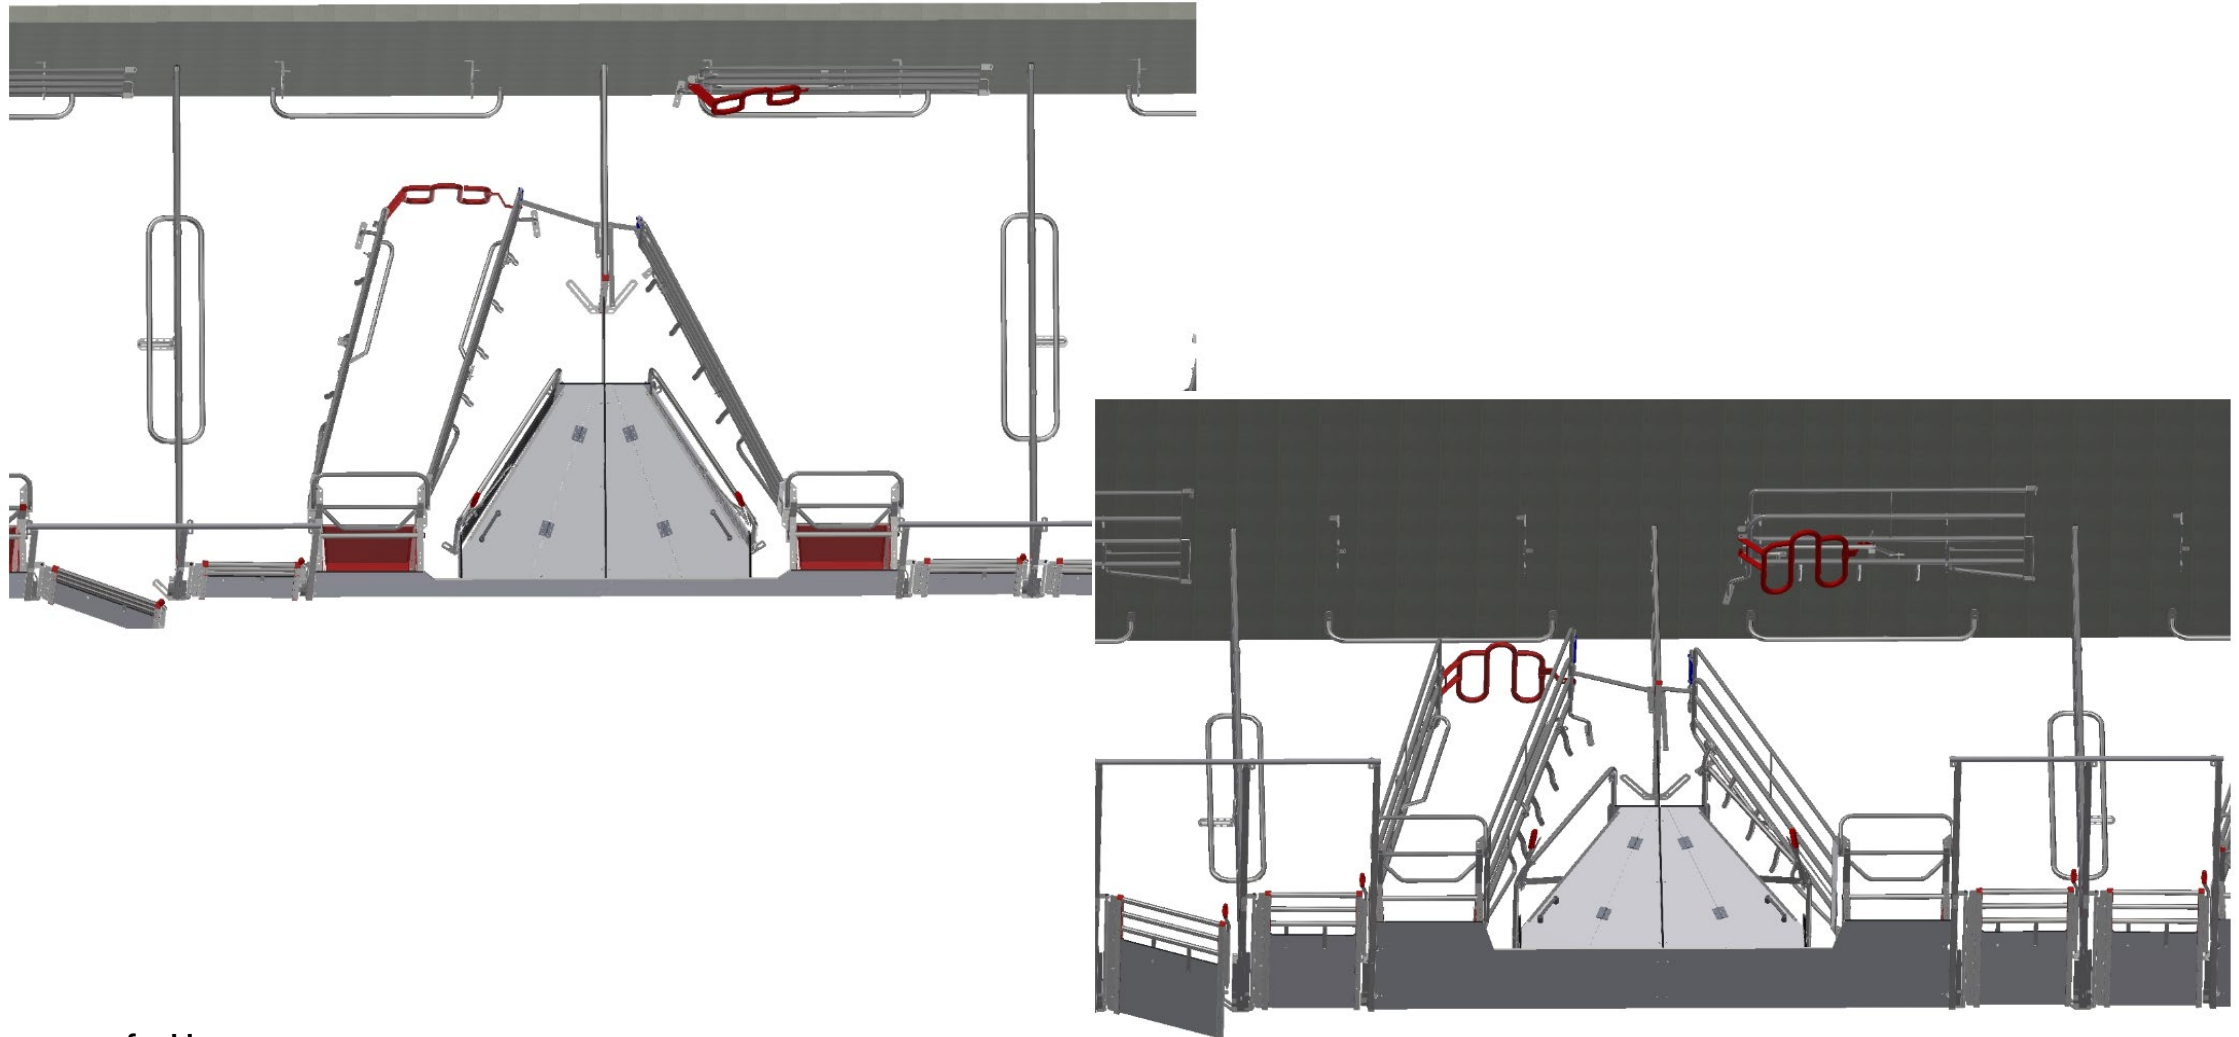

WELSAFE FRONT GATE MOVABLE WING