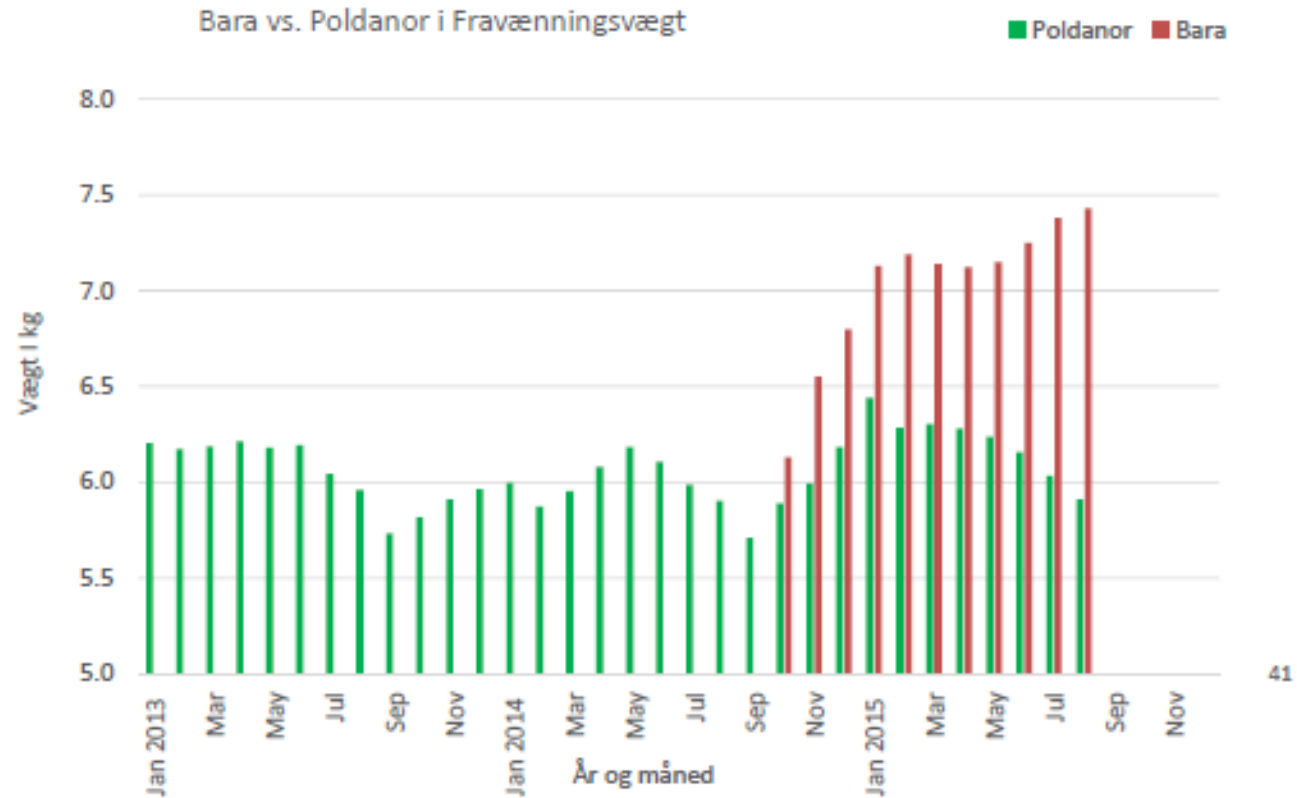

PRODUCTION RESULTS

BARA PROJECT POLAND POLDANOR – AXZON GROUP

Weaning weight