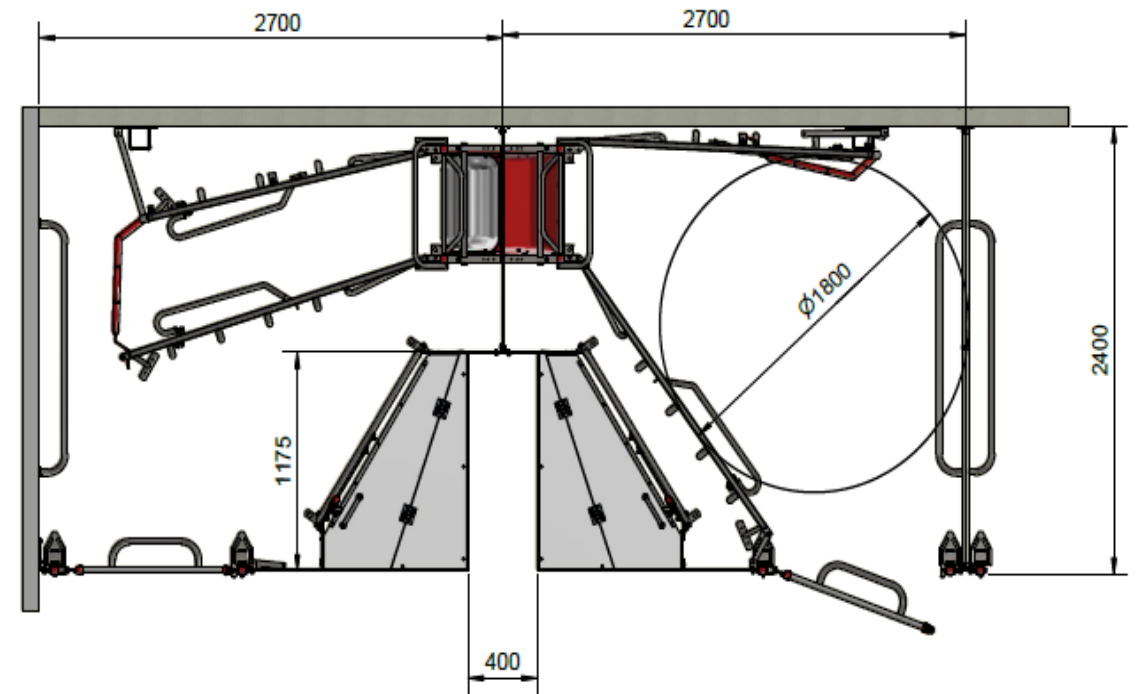

WELSAFE MODEL