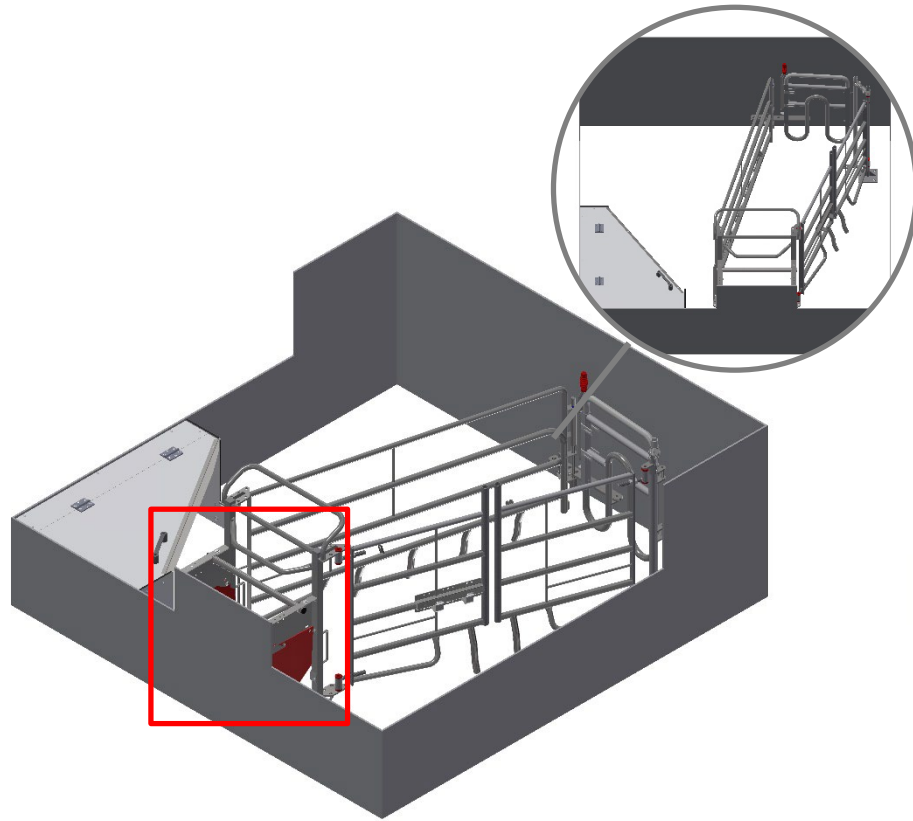

# "FarrowComfort" Model 3 – Corner Tilt Trough

Closed crate for fixating the sow

Open crate – sow can walk around

Open crate – sow can walk around

# "FarrowComfort" Model 3 – Corner Tilt Trough

	Total Surface, m <sup>2</sup>	Diameter, mm	Total available sow space, m <sup>2</sup>	Total available sow space
A	6,48	1900	3,9	60%
B	6,75	1900	4,0	60%
C	7,02	1900	4,1	58%

# "FarrowComfort" Model 4 – Trough against the piglet nest

Closed crate for fixating the sow

Open crate – sow can walk around

Open crate – sow can walk around

# "FarrowComfort" Model 4 – Trough against the piglet nest

	Total Surface, m2	Diameter, mm	Total available sow space, m2	Total available sow space
A	6,48	1900	3,6	55%
B	6,75	1900	3,7	55%
C	7,02	1900	3,9	56%