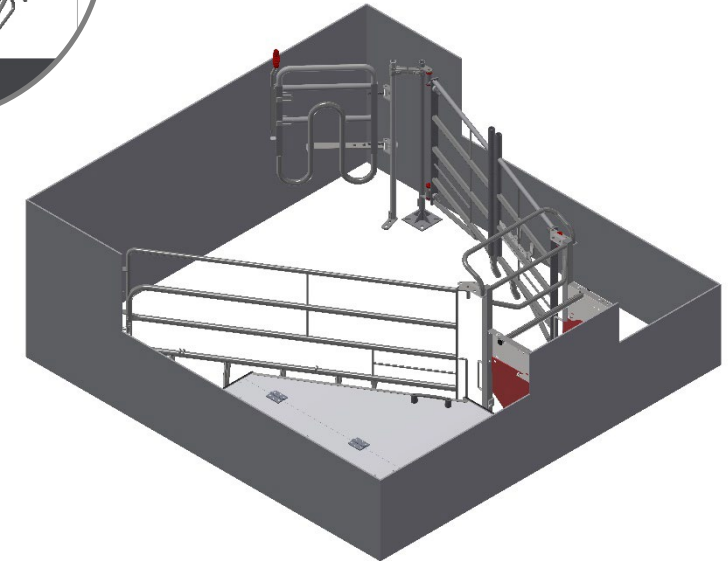

# "FarrowComfort" Model 3 – Corner Tilt Trough

Closed crate for fixating the sow

Open crate – sow can walk around

Open crate – sow can walk around

# "FarrowComfort" Model 3 – Corner Tilt Trough

	Total Surface, m <sup>2</sup>	Diameter, mm	Total available sow space, m <sup>2</sup>	Total available sow space
A	6,48	1900	3,9	60%
B	6,75	1900	4,0	60%
C	7,02	1900	4,1	58%

# "FarrowComfort" Model 4 – Trough against the piglet nest

Closed crate for fixating the sow

Open crate – sow can walk around

Open crate – sow can walk around

# "FarrowComfort" Model 4 – Trough against the piglet nest

	Total Surface, m2	Diameter, mm	Total available sow space, m2	Total available sow space
A	6,48	1900	3,6	55%
B	6,75	1900	3,7	55%
C	7,02	1900	3,9	56%