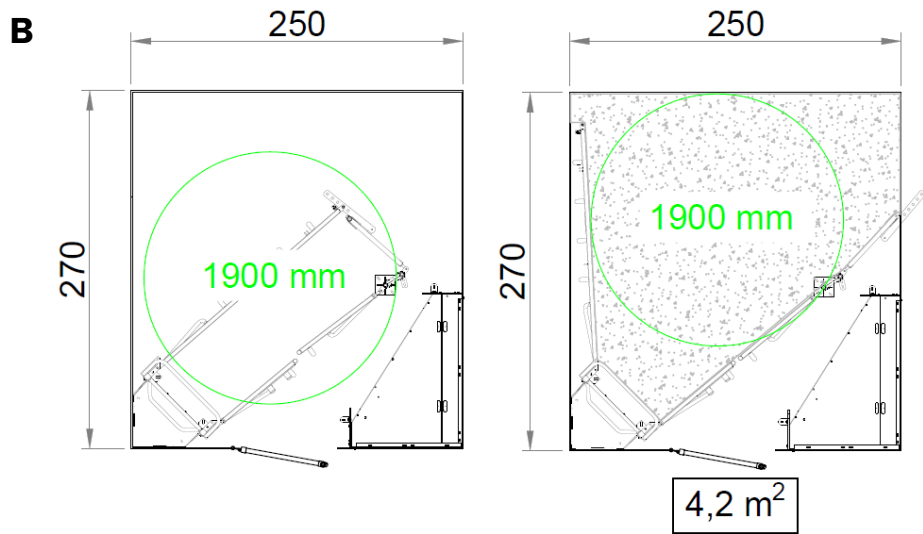

# "FarrowComfort" Model 1 - Trough against an aisle

**A**

	Total Surface, m <sup>2</sup>	Diameter, mm	Max available sow space, m <sup>2</sup>	Max available sow space
A	6,48	1600	3,7	57%
B	6,75	1600	4,0	59%
C	7,02	1600	4,1	58%

**B**

**C**

4,1 m<sup>2</sup>

# "FarrowComfort" Model 2 – Corner Trough

	Total Surface, m <sup>2</sup>	Diameter, mm	Total available sow space, m <sup>2</sup>	Total available sow space
A	6,48	1900	4,1	63%
B	6,75	1900	4,2	62%
C	7,02	1900	4,4	63%

# "FarrowComfort" Model 3 – Corner Tilt Trough

	Total Surface, m <sup>2</sup>	Diameter, mm	Total available sow space, m <sup>2</sup>	Total available sow space
A	6,48	1900	3,9	60%
B	6,75	1900	4,0	60%
C	7,02	1900	4,1	58%