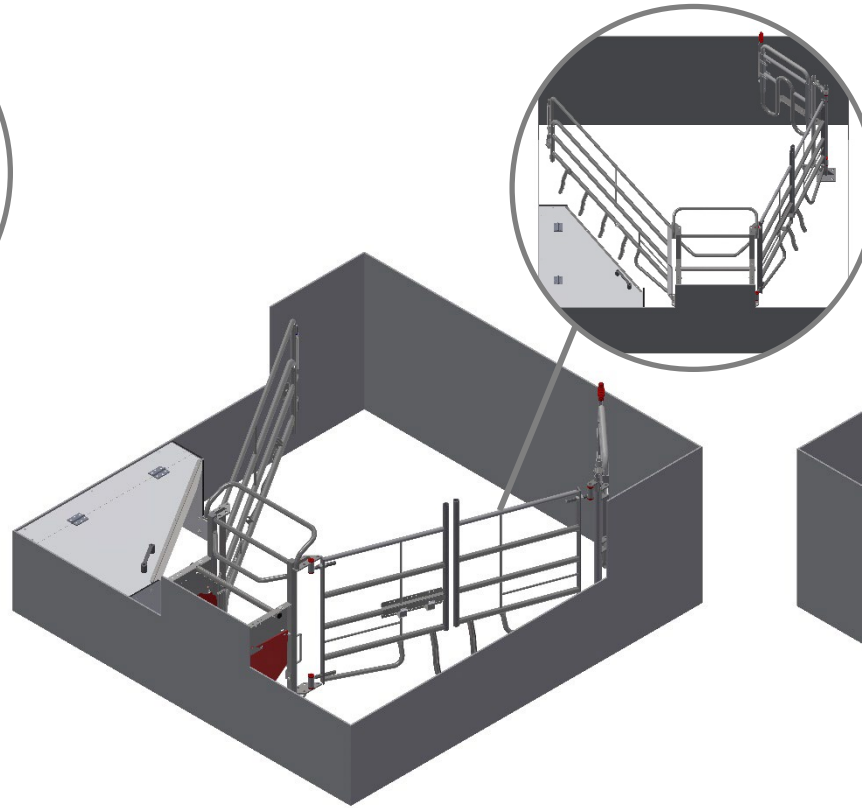

# "FarrowComfort" Model 3 – Corner Tilt Trough

Closed crate for fixating the sow

Open crate – sow can walk around

Open crate – sow can walk around

# "FarrowComfort" Model 3 – Corner Tilt Trough

	Total Surface, m <sup>2</sup>	Diameter, mm	Total available sow space, m <sup>2</sup>	Total available sow space
A	6,48	1900	3,9	60%
B	6,75	1900	4,0	60%
C	7,02	1900	4,1	58%

# "FarrowComfort" Model 4 – Trough against the piglet nest

Closed crate for fixating the sow

Open crate – sow can walk around

Open crate – sow can walk around

# "FarrowComfort" Model 4 – Trough against the piglet nest

	Total Surface, m2	Diameter, mm	Total available sow space, m2	Total available sow space
A	6,48	1900	3,6	55%
B	6,75	1900	3,7	55%
C	7,02	1900	3,9	56%