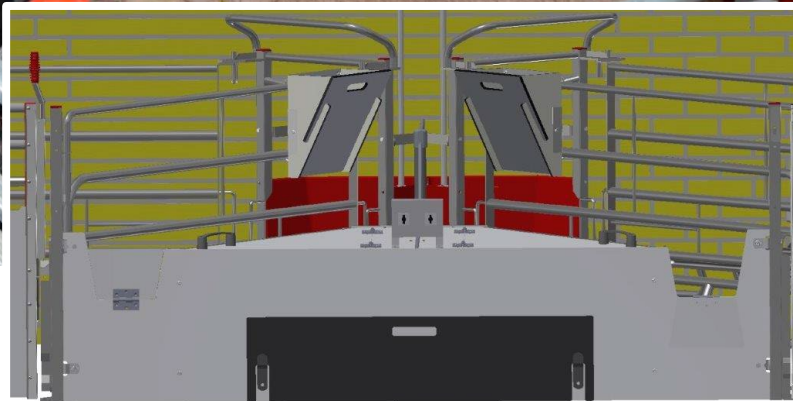

WELSAFE FEATURES