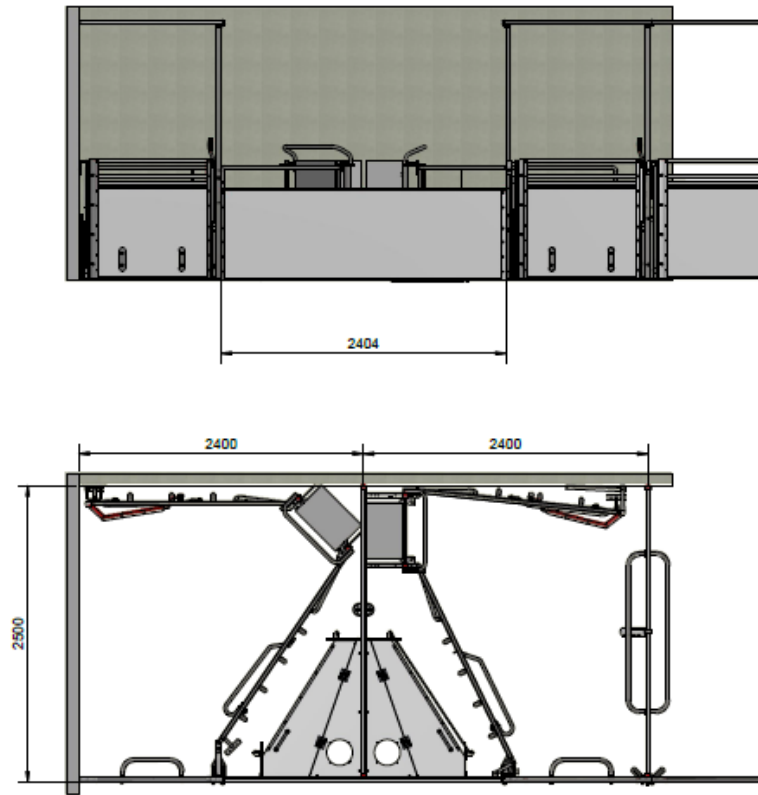

WELSAFE MODEL