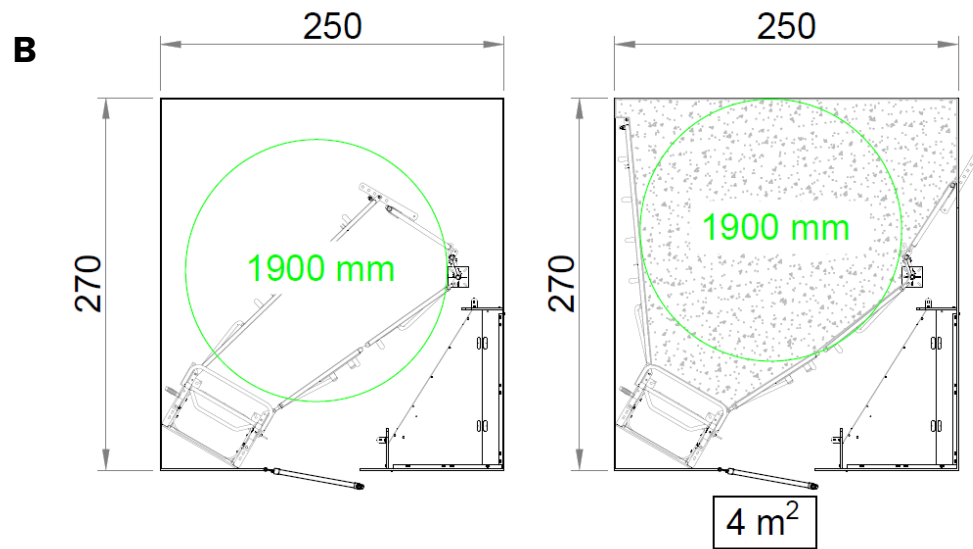

# "FarrowComfort" Model 1 - Trough against an aisle

**A**

	Total Surface, m <sup>2</sup>	Diameter, mm	Max available sow space, m <sup>2</sup>	Max available sow space
A	6,48	1600	3,7	57%
B	6,75	1600	4,0	59%
C	7,02	1600	4,1	58%

# "FarrowComfort" Model 2 – Corner Trough

	Total Surface, m <sup>2</sup>	Diameter, mm	Total available sow space, m <sup>2</sup>	Total available sow space
A	6,48	1900	4,1	63%
B	6,75	1900	4,2	62%
C	7,02	1900	4,4	63%

# "FarrowComfort" Model 3 – Corner Tilt Trough

Closed crate for fixating the sow

Open crate – sow can walk around

Open crate – sow can walk around

# "FarrowComfort" Model 3 – Corner Tilt Trough

	Total Surface, m <sup>2</sup>	Diameter, mm	Total available sow space, m <sup>2</sup>	Total available sow space
A	6,48	1900	3,9	60%
B	6,75	1900	4,0	60%
C	7,02	1900	4,1	58%