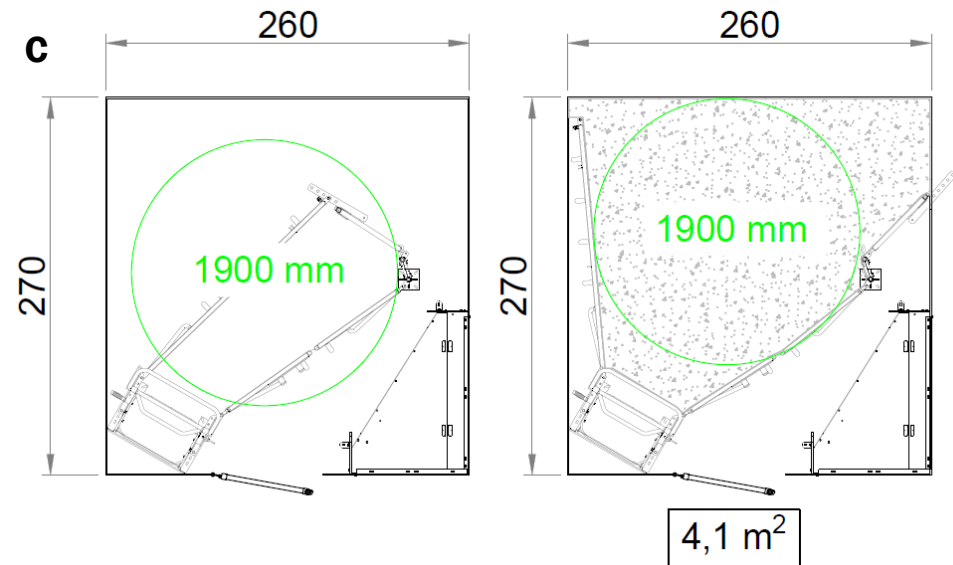

# "FarrowComfort" Model 1 - Trough against an aisle

**A**

	Total Surface, m <sup>2</sup>	Diameter, mm	Max available sow space, m <sup>2</sup>	Max available sow space
A	6,48	1600	3,7	57%
B	6,75	1600	4,0	59%
C	7,02	1600	4,1	58%

# "FarrowComfort" Model 2 – Corner Trough

	Total Surface, m <sup>2</sup>	Diameter, mm	Total available sow space, m <sup>2</sup>	Total available sow space
A	6,48	1900	4,1	63%
B	6,75	1900	4,2	62%
C	7,02	1900	4,4	63%

# "FarrowComfort" Model 3 – Corner Tilt Trough

Closed crate for fixating the sow

Open crate – sow can walk around

Open crate – sow can walk around

# "FarrowComfort" Model 3 – Corner Tilt Trough

	Total Surface, m <sup>2</sup>	Diameter, mm	Total available sow space, m <sup>2</sup>	Total available sow space
A	6,48	1900	3,9	60%
B	6,75	1900	4,0	60%
C	7,02	1900	4,1	58%